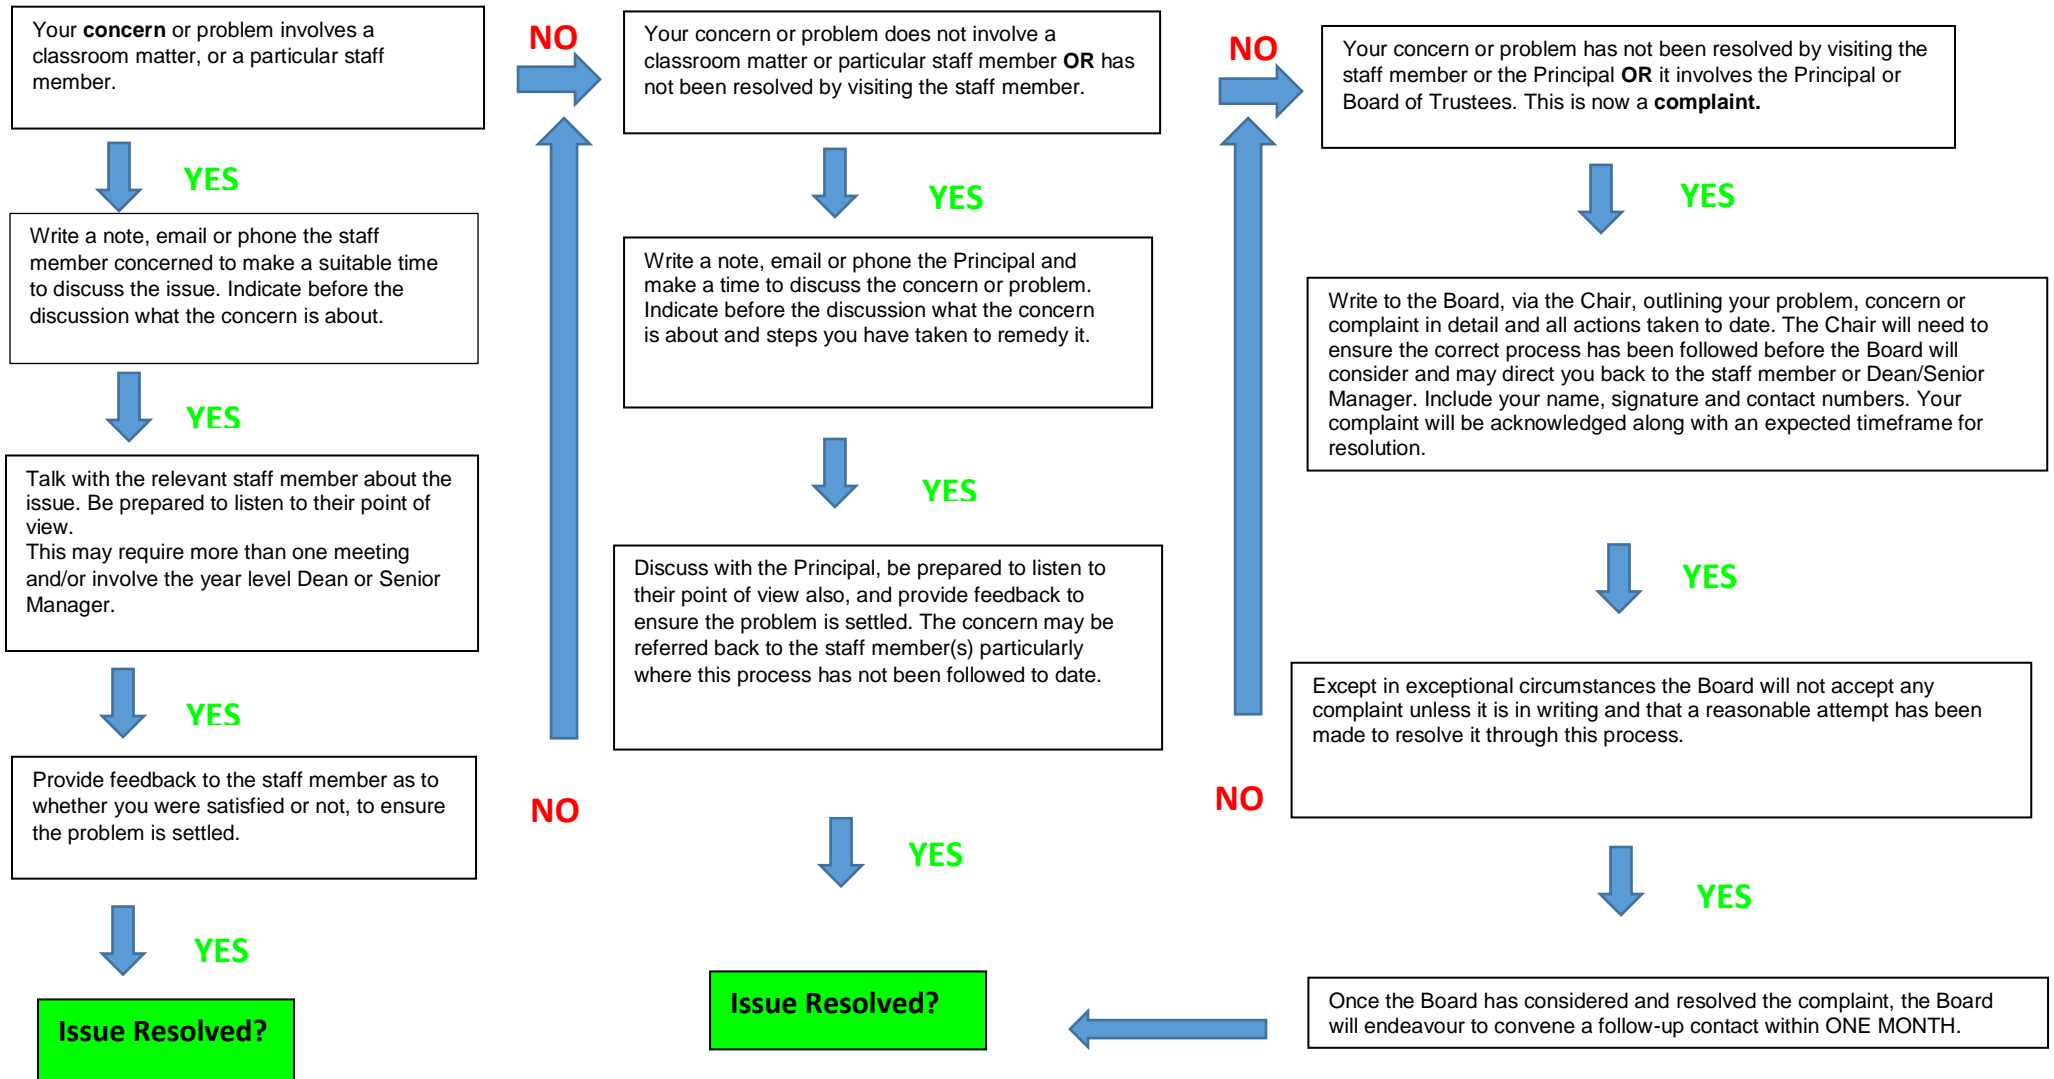

Procedure and Policy for dealing with Concerns and Complaints at Kavanagh College

Starting Point

Kavanagh College Pastoral and Discipline Pathways 2017

Overall Responsibility

Major Discipline (for matters of immediacy)